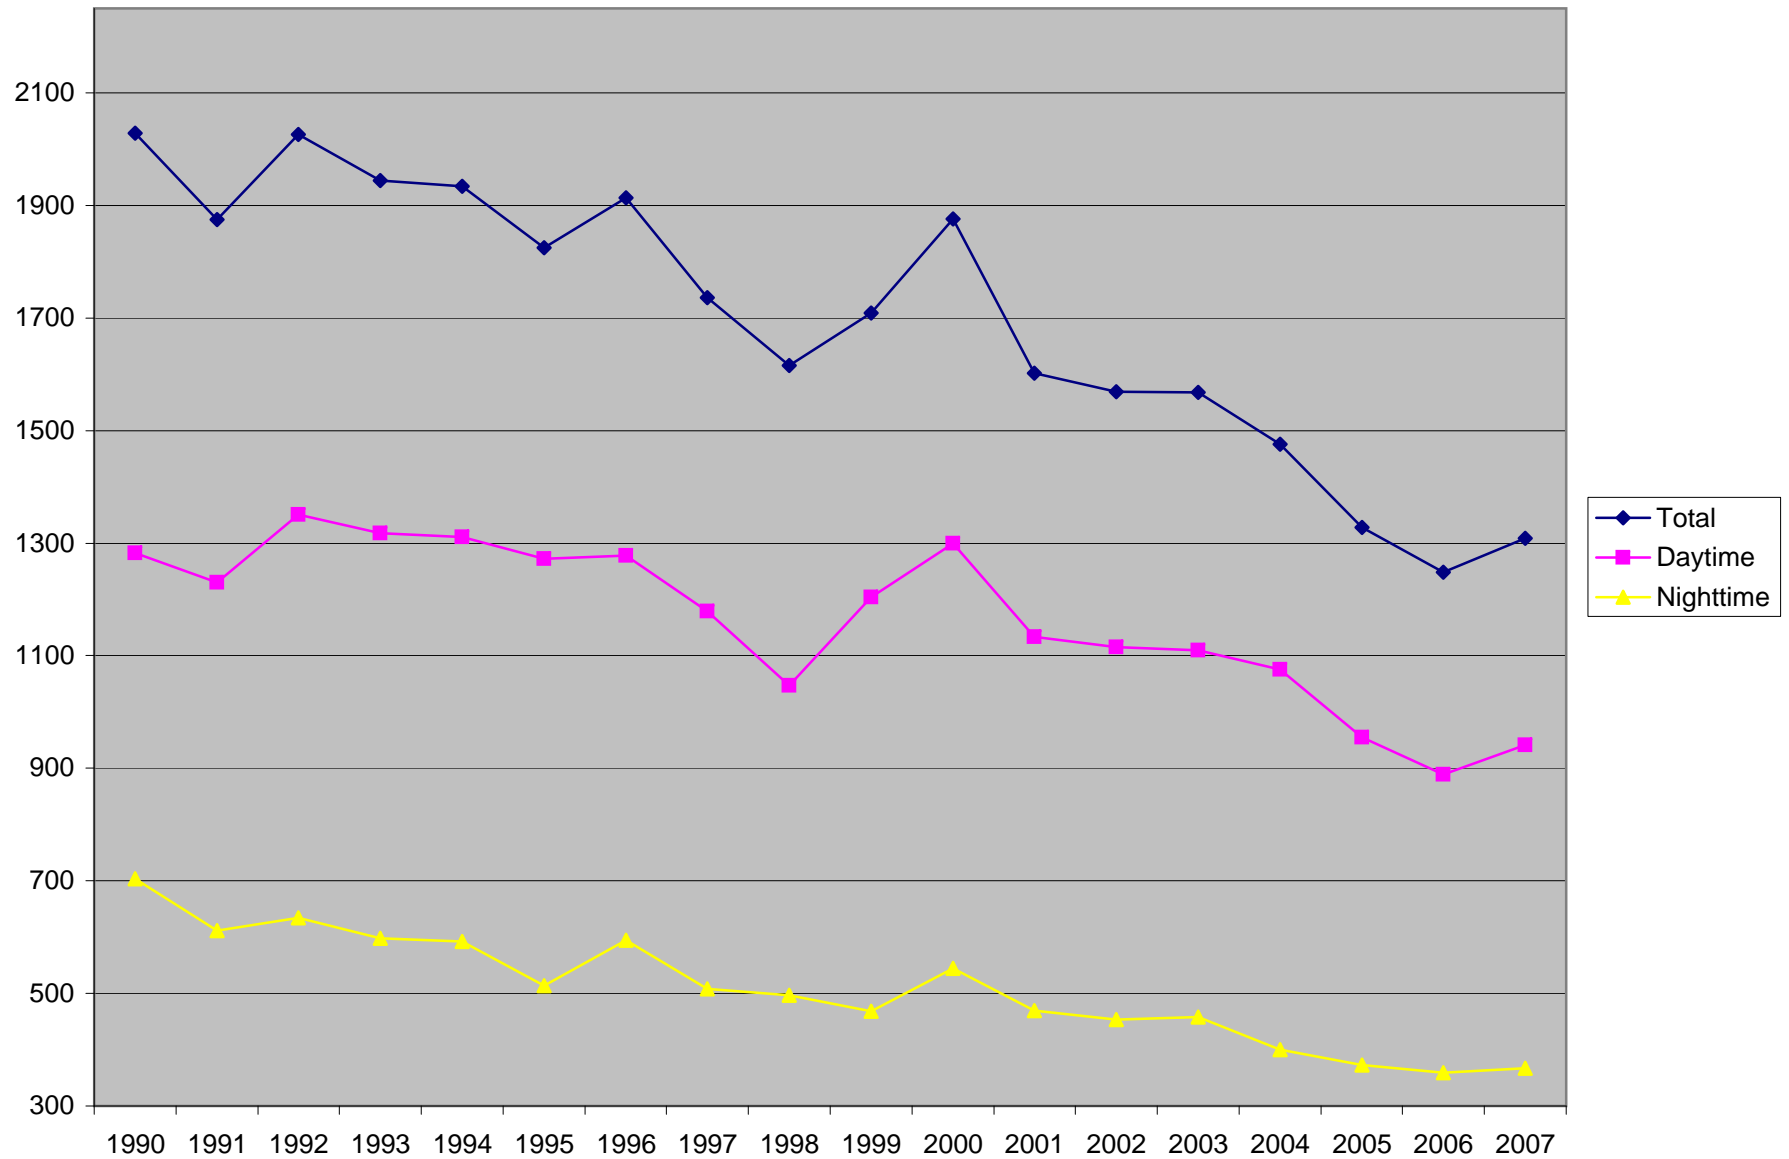

Broome County Total Fatal and Personal Injury Crashes Compared to Daytime and Nighttime Fatal and Personal Injury Crashes 1990 - 2007

Source: Institute for Traffic Safety Management and Research, Albany, NY
Count #4, #6, #10