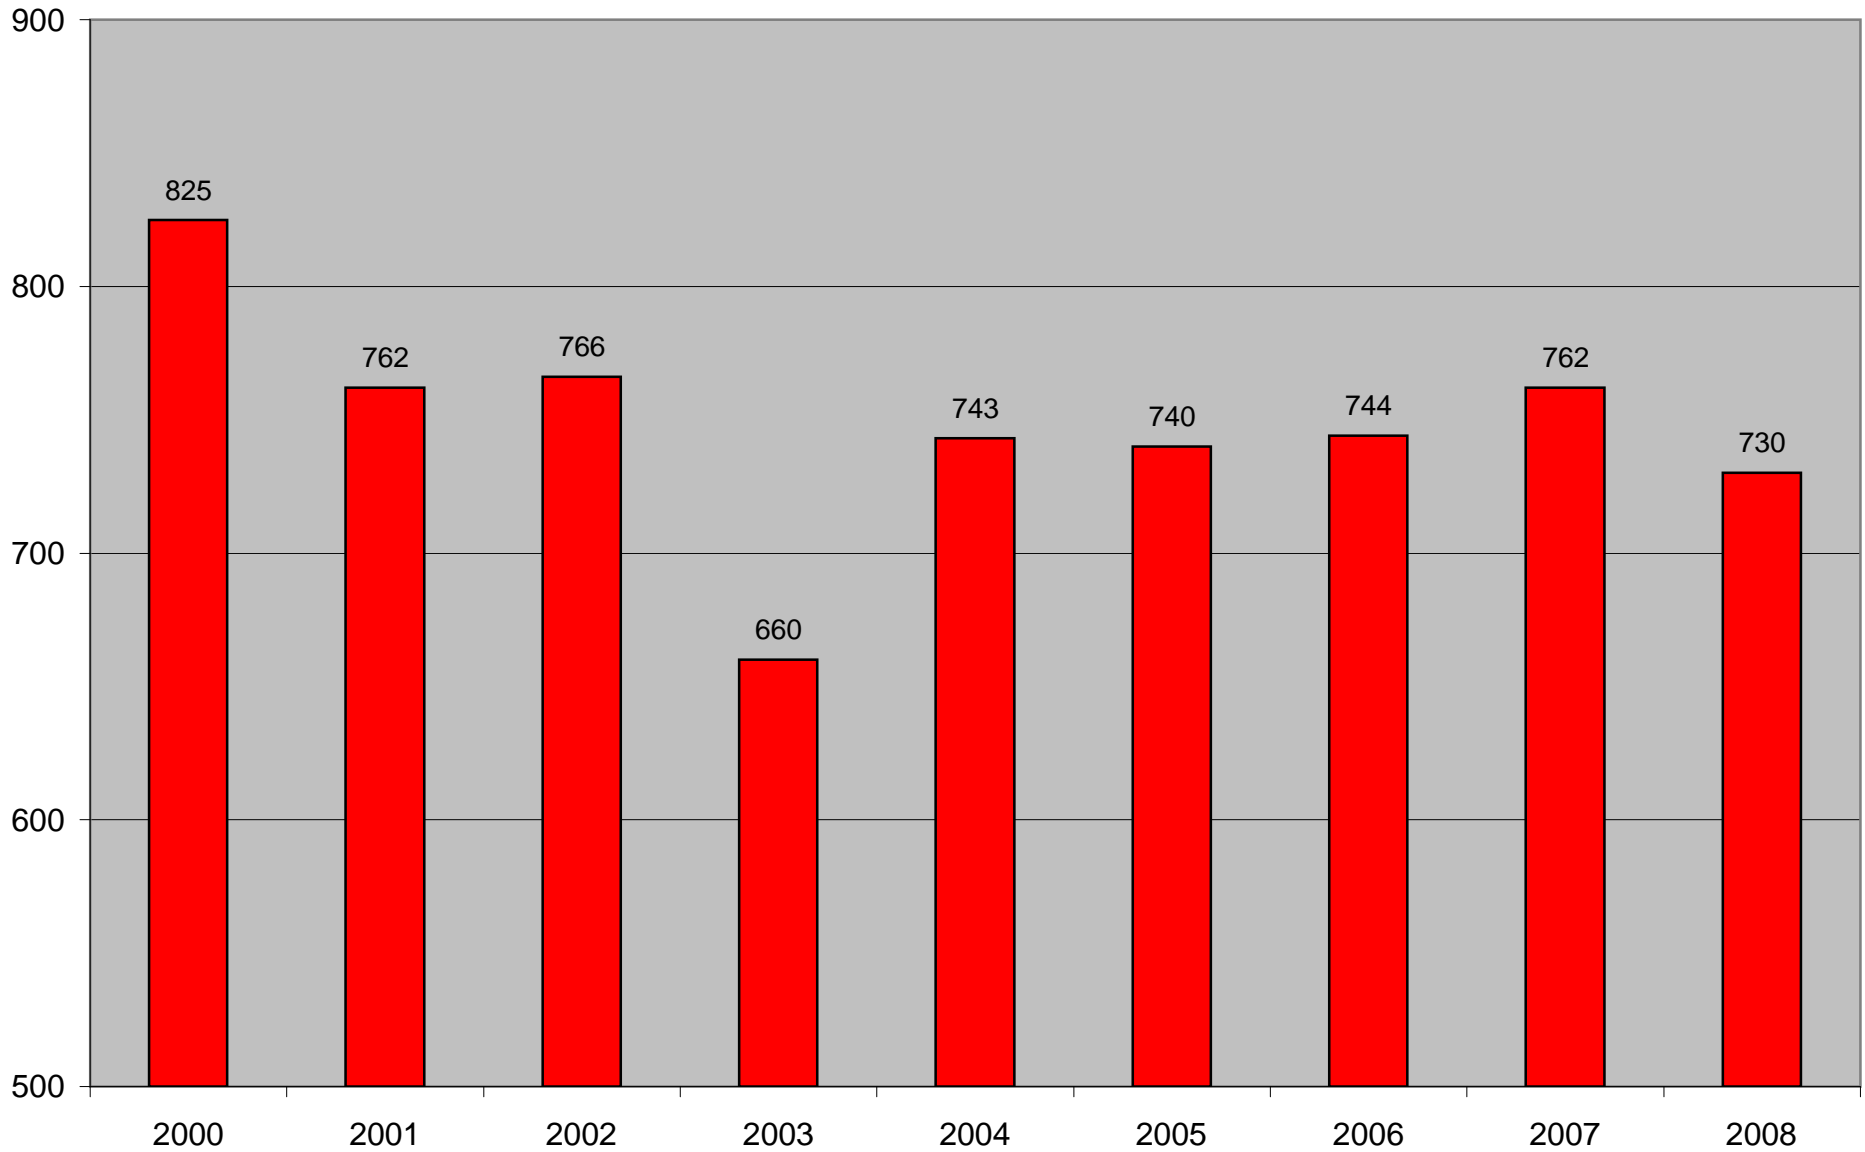

Broome County DWI Arrests 2000 - 2008

Source: N.Y.S. D.M.V. - compiled by Broome County STOP-DWI.

4/22/2009